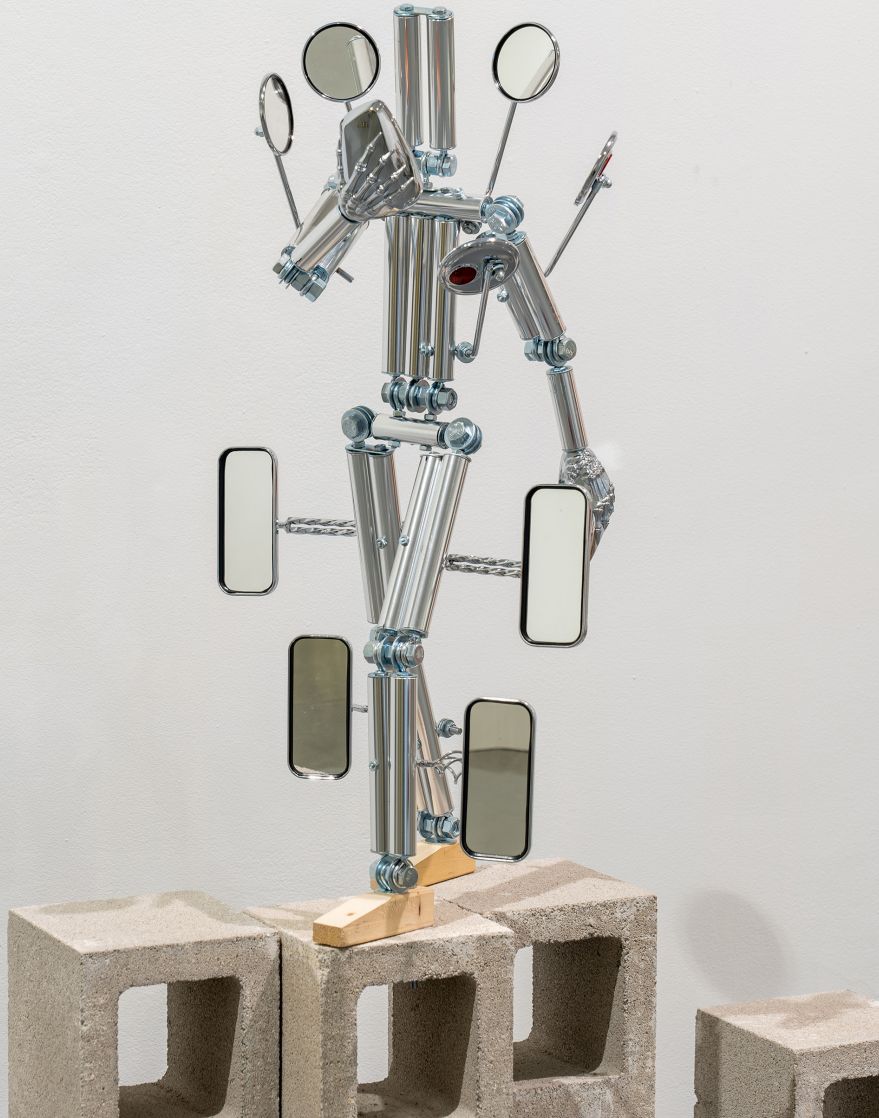

Inaugurated in 2016, Sculpture Month Houston is a citywide event celebrating sculpture and installation art during the months of October and November. Every two years, the Sculpture Month Houston Festival is celebrated as a biennial event where selected art venues throughout the city of Houston and its environs are invited to participate and to present its creative energy and the many facets of sculptural and installation art.

Every time and period creates its own special image of the human figure that responds to its social and cultural mantras. Cubism, at the outset of Modernism, radically changed the figure by de-constructing, fragmenting, and subsequently re-constructing the human form. Why did it become the nearly ubiquitous icon of the modern human condition?

Artwork: Jimmy Canales; Midsection: Steve Parker; Cover: Kris Pierce

Site Gallery Houston at The Silos at Sawyer Yards
1502 Sawyer Street, Suite 400, Houston, TX 77007

sculpturemonthhouston.org

GERMAN CENTER
DEUTSCHES KULTUR ZENTRUM
HOUSTON