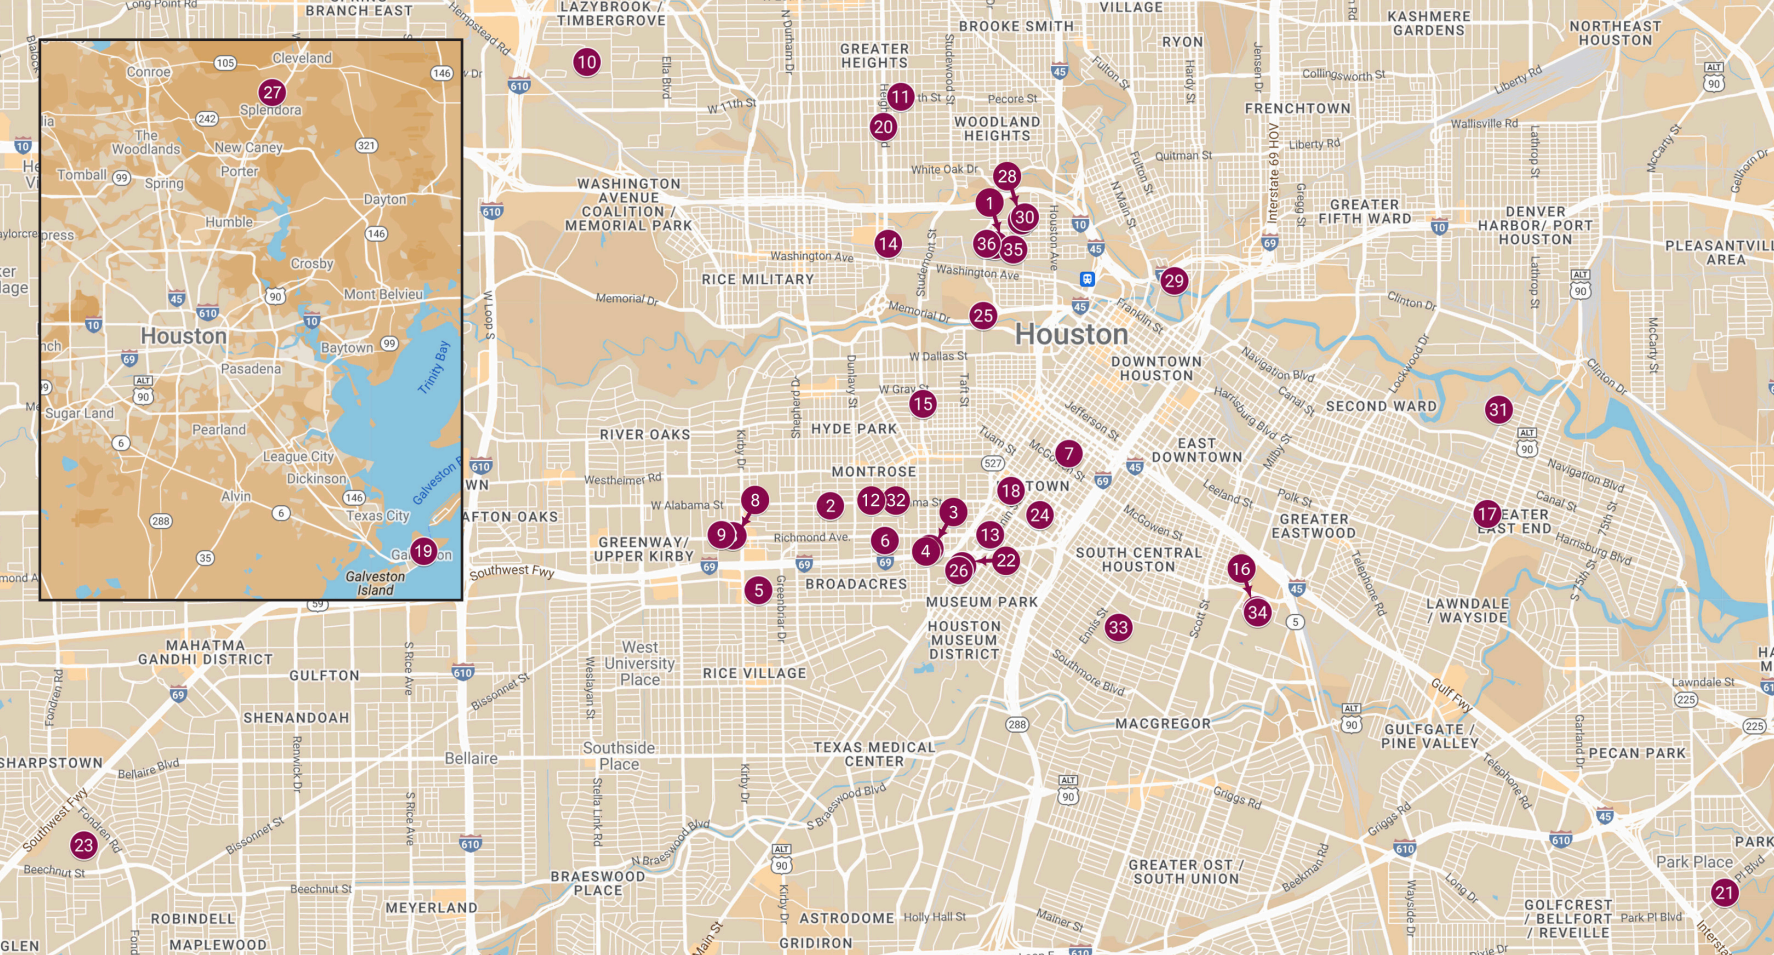

SAWYER  YARDS

The
John R. Eckel, Jr.
Foundation

The Sleep of Reason
The Fragmented Figure

October 7 - December 2, 2023

Opening Reception:
Saturday, October 7, 6pm - 9pm

ART SPACES

- 13. ART INSTALLATIONS AT THE ION** • 4201 Main St.
- 14. ART CAR MUSEUM** • 140 Heights Blvd. • 713-861-5526
- 15. ART LEAGUE HOUSTON** • 1953 Montrose Blvd. • 713-523-9530
- 16. BLAFFER ART MUSEUM** • 4173 Elgin St. • 713-743-9521
- 17. BOX 13 ARTSPACE** • 6700 Harrisburg Blvd. • 713-533-8692
- 18. DIVERSEWORKS** • 3400 Main St. #292 • 713-223-8346
- 19. GALVESTON ARTS CENTER** • 2127 The Strand • 409-763-2403
- 20. HEIGHTS BLVD ROW OF SCULPTURES** • Houston Heights Association
- 21. HOUSTON BOTANIC GARDEN** • 1 Botanic Lane. • 713-715-9675
- 22. HOUSTON CENTER FOR CONTEMPORARY CRAFT** • 4848 Main St. 713-529-4848
- 23. HOUSTON CHRISTIAN UNIVERSITY - CONTEMPORARY ART GALLERY** • 7502 Fondren Rd. Bldg 18 • 281-649-3000
- 24. HOUSTON COMMUNITY COLLEGE - CENTRAL ART GALLERY** 3517 Austin St. • 713-718-6600
- 25. HOUSTON POLICE DEPARTMENT MEMORIAL** • 1400 Memorial Dr.
- 26. LAWNDALE ART CENTER** • 4912 Main St. • 713-528-5858
- 27. LOCKE SURLS CENTER FOR ART AND NATURE** • 26041 Midline Rd. 832-480-5452
- 28. MEEK STUDIO & GALLERY** • 1903 Spring St. • 713-259-9226
- 29. MOTHER DOG STUDIOS** • 720 Walnut St. • 713-229-9760
- 30. THE TANK @ SPRING STREET STUDIOS** • 1824 Spring St. • 713-993-9823
- 31. THE TECHNE GALLERY AT TXRX LABS** • 6501 Navigation Blvd. 281-868-8979
- 32. THE TRANSART FOUNDATION FOR ART AND ANTHROPOLOGY** 1412 W. Alabama St.
- 33. UNIVERSITY MUSEUM AT TEXAS SOUTHERN UNIVERSITY** 3100 Cleburne St. Fairchild Bldg. • 713-313-7145
- 34. UNIVERSITY OF HOUSTON - SCHOOL OF ART** 4188 Elgin St. Room 100 • 713-743-3001